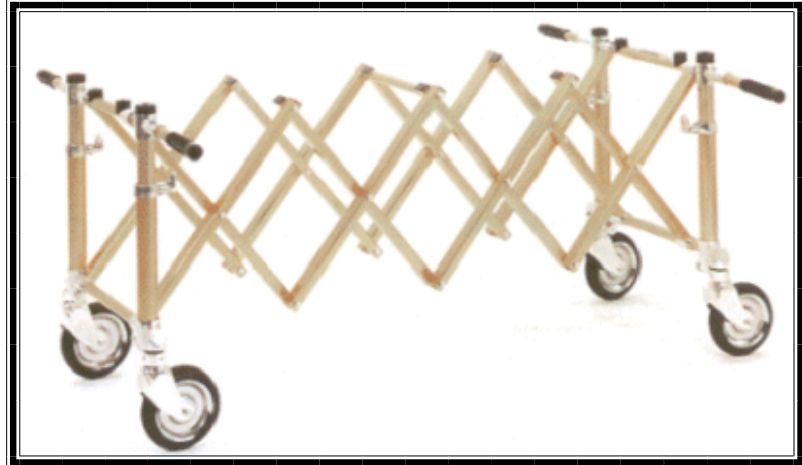

# CHURCH TRUCKS

## FERNO #87-H

### Specifications

Folded 16cm x 73cm.  
Extended 157cm x 53cm  
Width 55cm  
Weight 16 kg  
Max Load 454 kg

### Colour Range

Silver Bronze  
Gold Blue-Grey